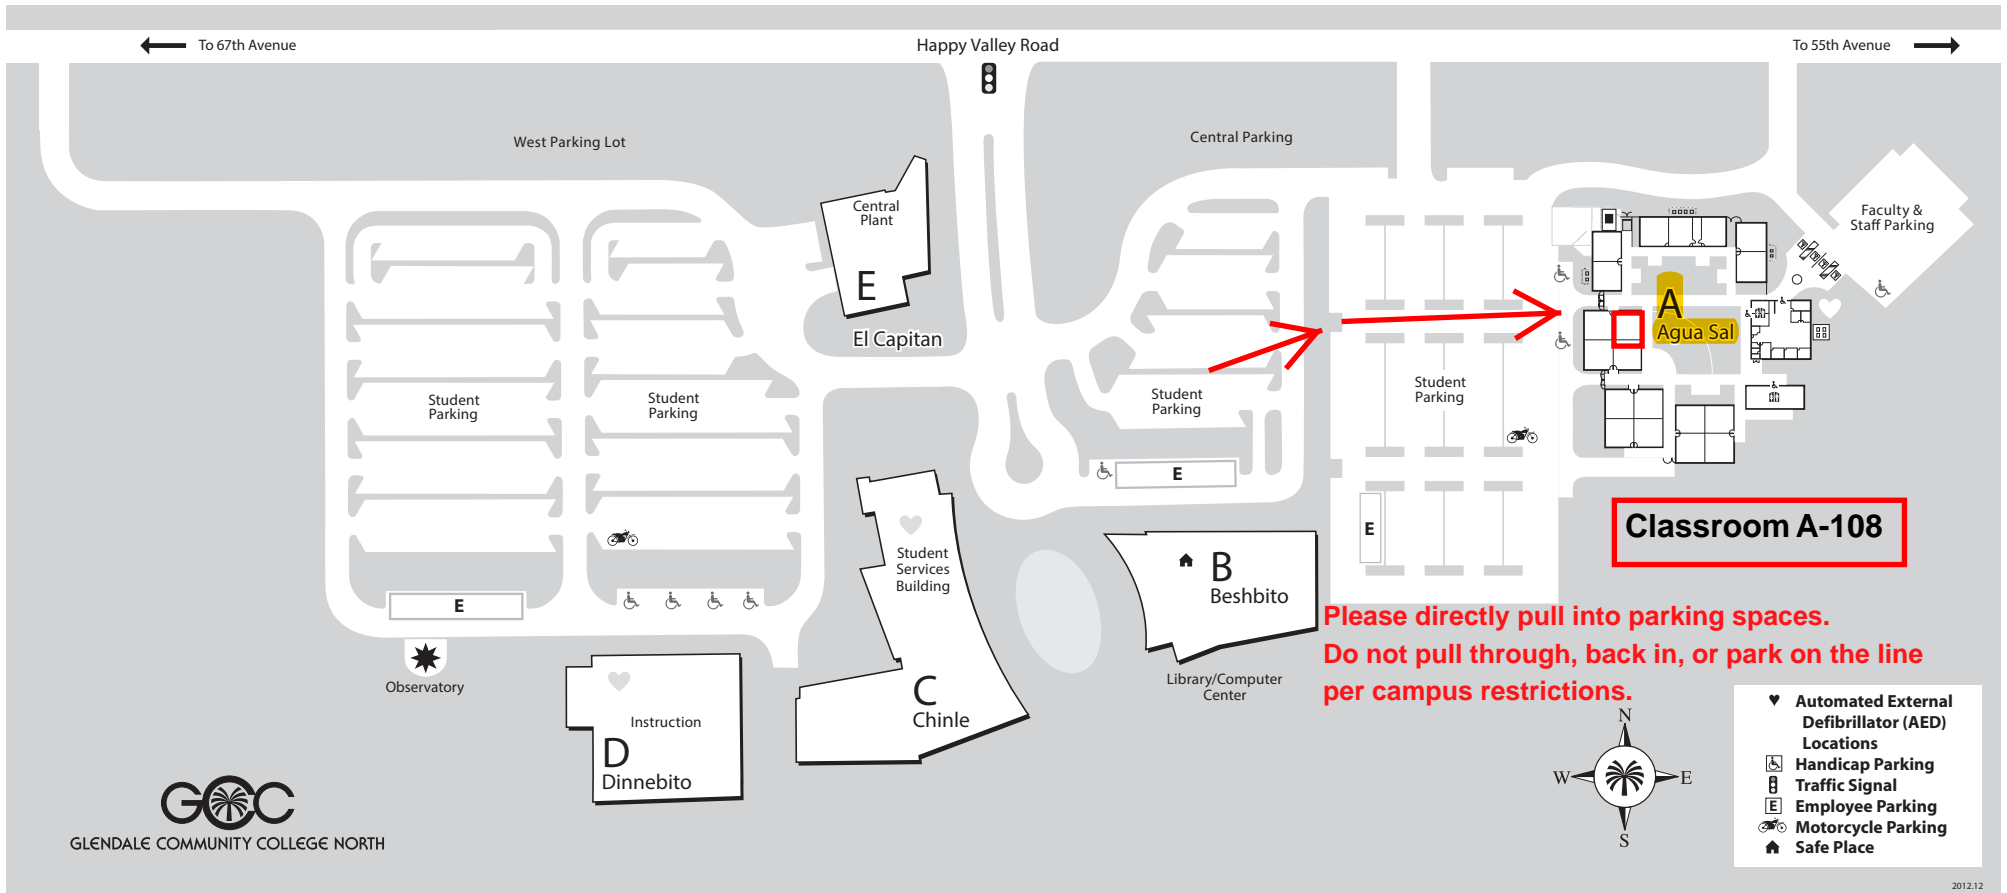

### A – Agua Sal

- A-Complex
- Public Safety
  - Faculty Resources Center
  - Copy Center
  - Classrooms 101-119

### B – Beshbito

- Library/Computer Center
- Library, Media and Computer Services

### C – Chinle

- Student Services Building
- Bookstore
  - Community Room
  - Enrollment Center
  - Fitness Center and Activity Room
  - Food Services

### E – El Capitan

- Central Plant
- Facilities Maintenance
  - Receiving